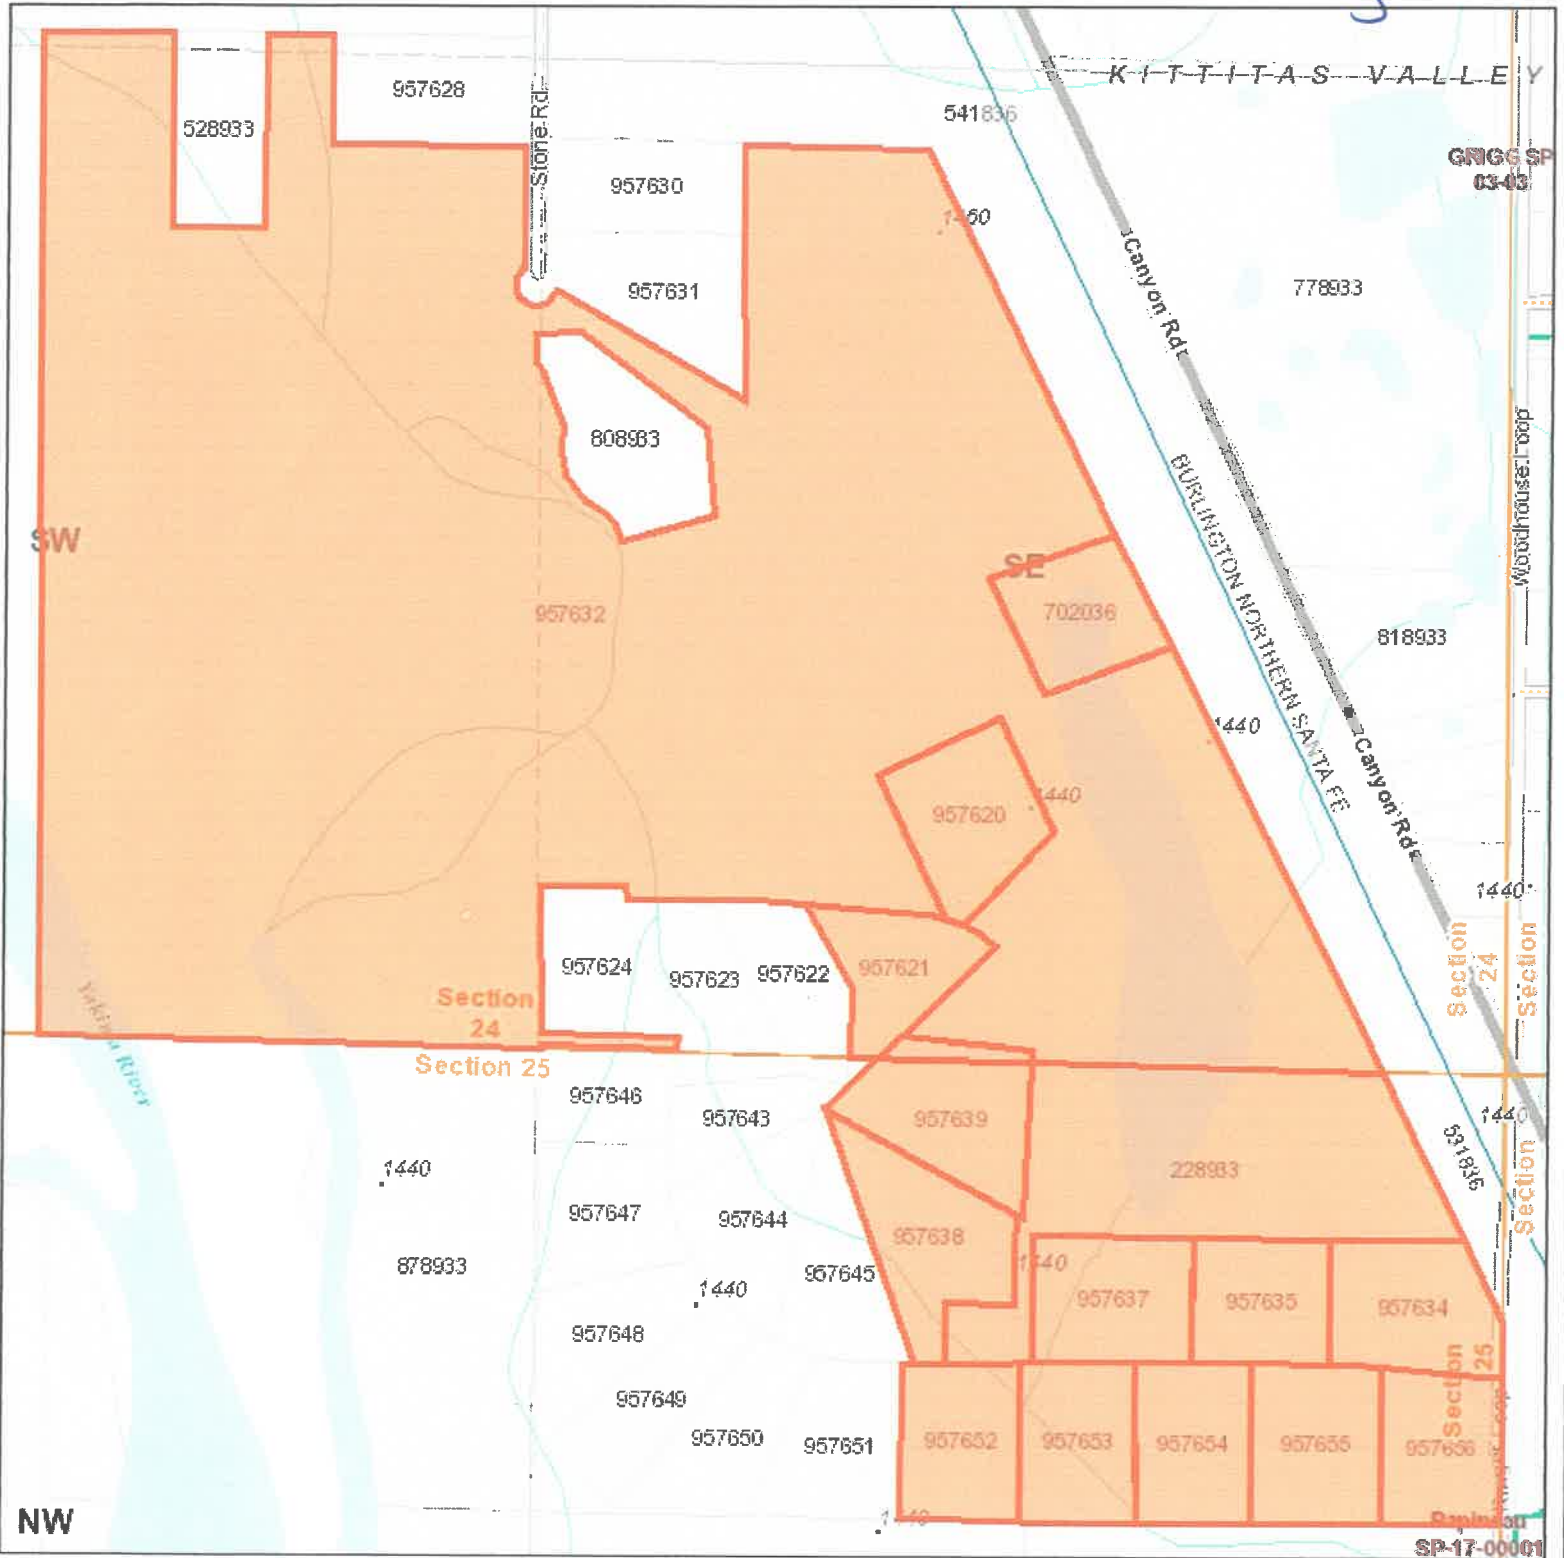

# Kittitas County COMPAS Map

Existing

Date: 2/25/2020

1 inch = 752 feet  
Relative Scale 1:9,028

**Disclaimer:**  
Kittitas County makes every effort to produce and publish the most current and accurate information possible. No warranties, expressed or implied, are provided for the data, its use, or its interpretation. Kittitas County does not guarantee the accuracy of the material contained herein and is not responsible for any use, misuse or representations by others regarding this information or its derivatives.